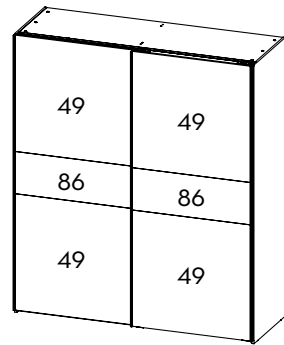

### 75124 Wardrobe

170.2 x 62.4 x 195.9 cm

67 x 24.6 x 77.1"

Colour: 49/49/86

### 75126 3 Shelves

82.9 x 48.8 x 1.5 cm

32.6 x 19.2 x 0.6"

Colour: 49

## COLOURS

Measurements indicated as width x depth x height